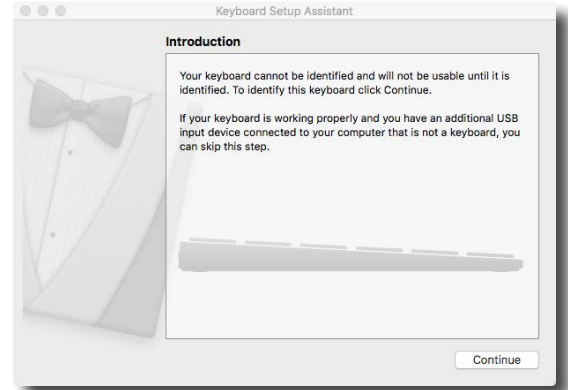

PlaybackPro 12 Key Controller

Installation:

DT Videolabs USB controllers are custom keyboards and will communicate with the Mac via keystrokes. When the controller is connected to a computer for the first time a dialog box may appear stating that the keyboard cannot be identified. Click "Continue" to go through the steps for keyboard connection.

If you plug in the controller and you are not presented a dialog box as shown, go to System Preference > Keyboard and select "Change Keyboard Type".

The next dialog will ask you to press a key which is not available on DT Videolabs controllers. Press the "esc" key on the Mac keyboard and then click on the "Skip" button to proceed to the final step.

Select the "ANSI" (United States and others)". Selecting any other keyboard option will not allow the controller to function properly.