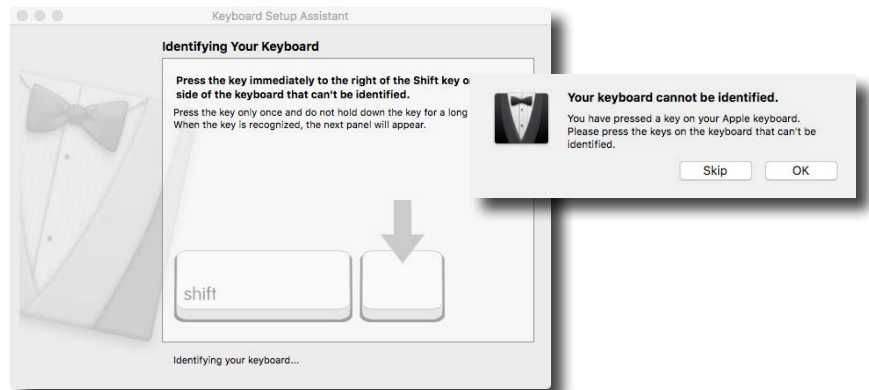

PlaybackPro 12 Key Controller

Installation:

DT Videolabs USB controllers are custom keyboards and will communicate with the Mac via keystrokes. When the controller is connected to a computer for the first time a dialog box may appear stating that the keyboard cannot be identified. Click "Continue" to go through the steps for keyboard connection.

If you plug in the controller and you are not presented a dialog box as shown, go to System Preference > Keyboard and select "Change Keyboard Type".

The next dialog will ask you to press a key which is not available on DT Videolabs controllers. Press the "esc" key on the Mac keyboard and then click on the "Skip" button to proceed to the final step.

Select the "ANSI" (United States and others)". Selecting any other keyboard option will not allow the controller to function properly.