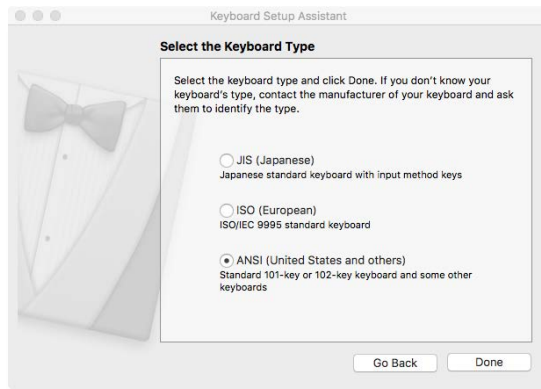

## Installation:

DT Videolabs USB controllers are custom keyboards and will communicate with the Mac via keystrokes. When the controller is connected to a computer for the first time a dialog box may appear stating that the keyboard cannot be identified. Click "Continue" to go through the steps for keyboard connection.

Select the "ANSI" (United States and others)". Selecting any other keyboard option will not allow the controller to function properly.